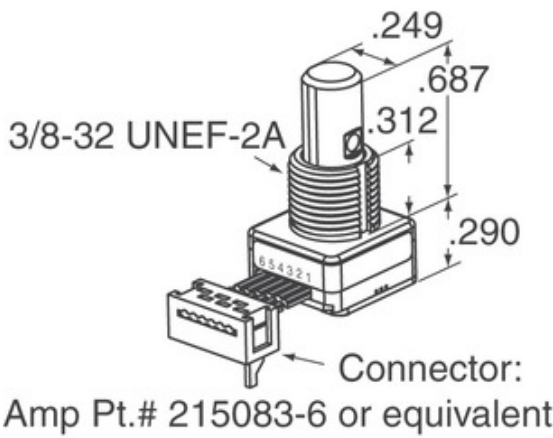

Grayhill, Inc.

62S11-M5-020CH

Inombolo Yengxenywe:
 Umkhiqizi / Umkhiqizo:
 Incazelo yomkhiqizo
 Amadokhumenti:
 Isimo se-RoHS
 Umkhumbi ovela
 Ukuthunyelwa Kwendlela

62S11-M5-020CH
 Grayhill, Inc.
 ROTARY ENCODER OPTICAL 32PPR
 62S11-M5-020CH.pdf
 Qondisa mahhala / i-RoHS Compliant
 i-Hong Kong
 DHL/Fedex/TNT/UPS/EMS

[ISICELO SOKUCAPHUNA](#)

Isithombe singabekwa. Bheka imininingwane yemininingwane yomkhiqizo.

Imininingwane ye-62S11-M5-020CH

INOMBOLO YENGXENYE	62S11-M5-020CH
UMKHIQIZI	Grayhill, Inc.
INCAZELO	ROTARY ENCODER OPTICAL 32PPR
ISIMO SAMAHHALA SENDAWO / ISIMO SE-ROHS	Qondisa mahhala / i-RoHS Compliant
ISHIDI LE-DATA	 62S11-M5-020CH.pdf
I-VOLTAGE - SUPPLY	5V
ISITAYELA SOKUQEDA	Cable with Connector
UCHUNGECHUNGE	62S
UKUPHILA OKUJIKELAZAYO (AMA-CYCLES MIN)	1M
AMAPULISI NGE-REVOLUTION	32
UHLOBO LOKUPHUMA	Quadrature (Incremental)
AMANYE AMAGAMA	62S11M5020CH
ISIFUNDO	Vertical
UHLOBO LOKUFAKA	Panel Mount
IZINGA LOKUZWELA UKUTHUTHA (MSL)	1 (Unlimited)
ISIKHATHI SESIKHATHI ESIYISIBONELO SOKUKHIQIZA	8 Weeks
ISIMO SAMAHHALA SENDAWO / ISIMO SE-ROHS	Lead free / RoHS Compliant
UHLOBO LWEKHOWUDI	Optical
UKUZETHEMBA	Yes
YAKHELWE KU-SWITCH	Yes
UHLOBO LWE-ACTUATOR	1/4" Dia Flatted End